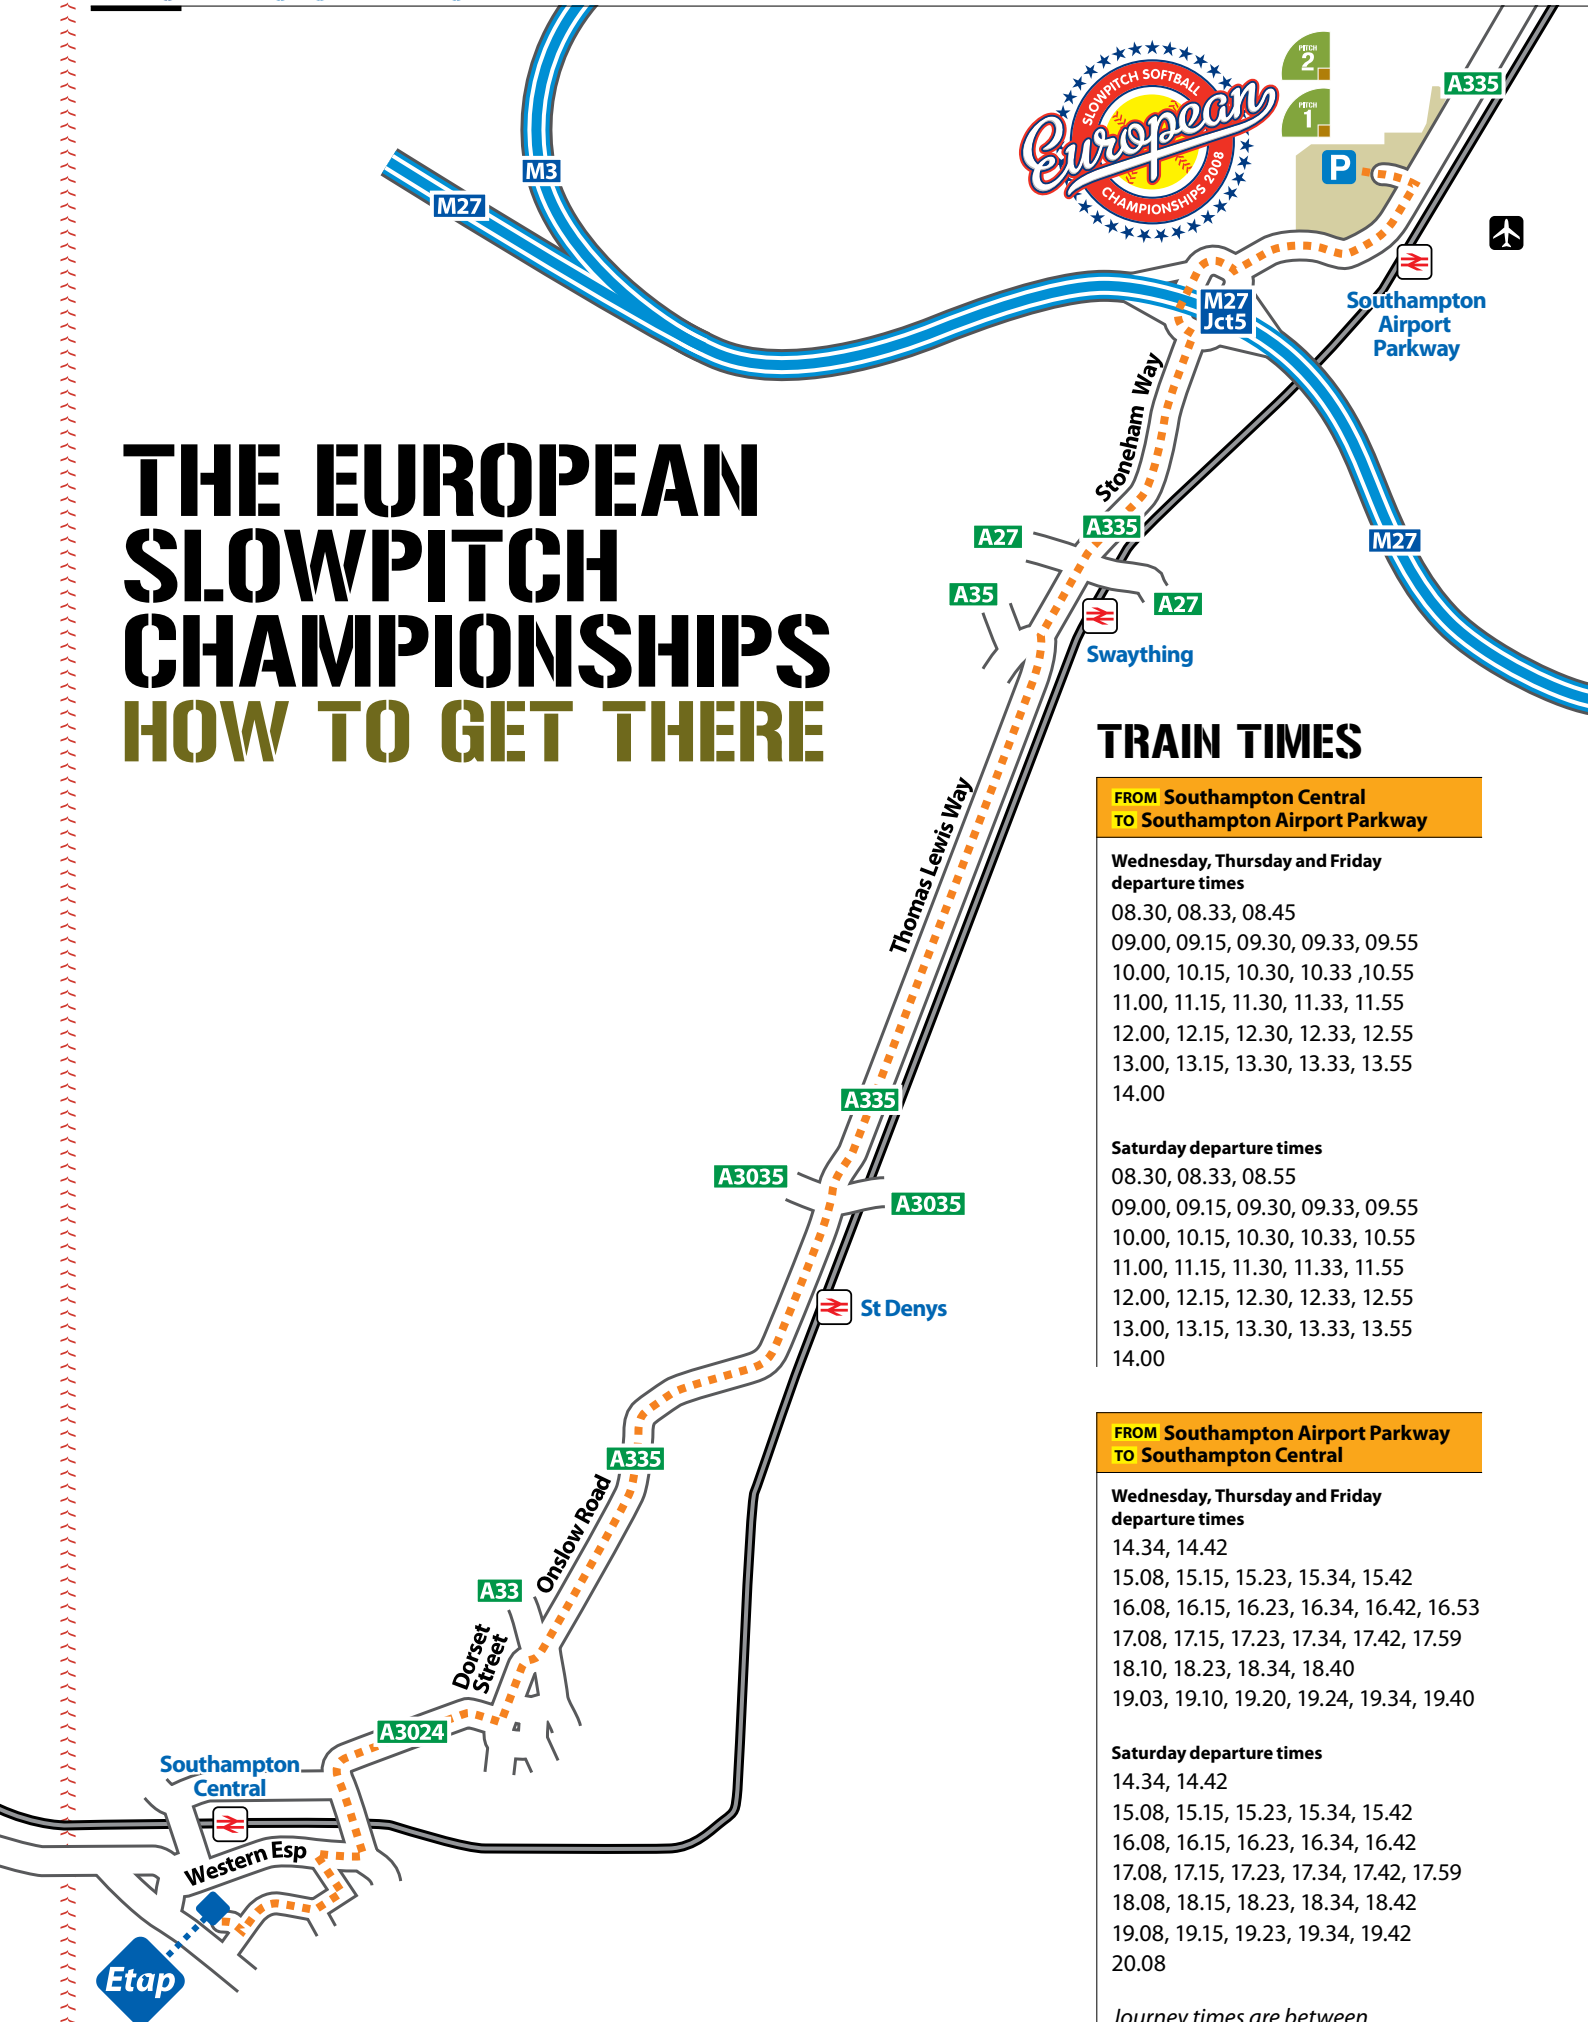

## HOW TO GET THERE

### TRAIN TIMES

Saturday departure times

14.34, 14.42  
 15.08, 15.15, 15.23, 15.34, 15.42  
 16.08, 16.15, 16.23, 16.34, 16.42  
 17.08, 17.15, 17.23, 17.34, 17.42, 17.59  
 18.08, 18.15, 18.23, 18.34, 18.42  
 19.08, 19.15, 19.23, 19.34, 19.42  
 20.08

*Journey times are between 7 and 13 minutes*